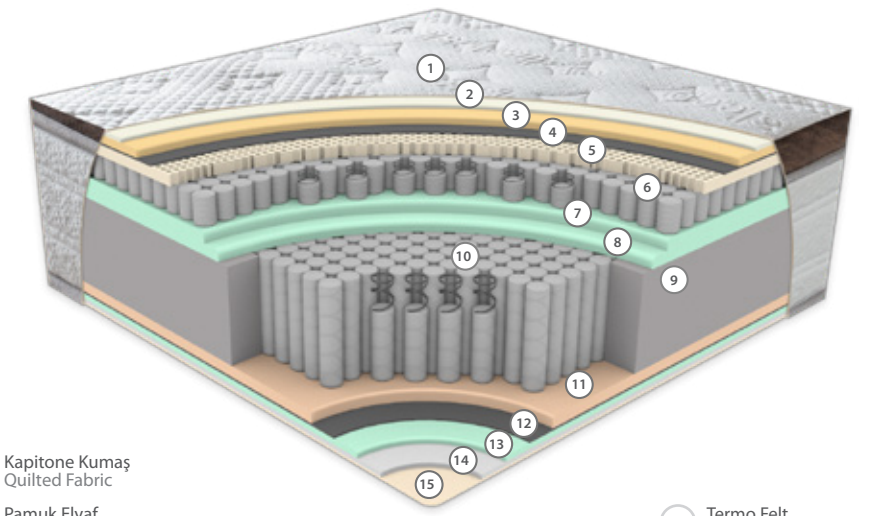

1. 1 Kapitone Kumaş
   Quilted Fabric
2. 2 Pamuk Elyaf
   Cotton Fiber
3. 3 Hyper Soft Süngeri
   Hyper Soft Foam
4. 4 Tela
   Interlining
5. 5 Lateks
   Latex
6. 6 Mikro Paket Yay
   Micro Pocket Spring

1. 7 Konfor Süngeri
   Comfort Foam
2. 8 Konfor Süngeri
   Comfort Foam
3. 9 Kenar Destek Süngeri
   Edge Support Foam
4. 10 2000 Count Paket Yay
   2000 Count Pocket Spring

1. 11 Termo Felt
   Termo Felt
2. 12 Tela
   Interlining
3. 13 Konfor Süngeri
   Comfort Foam
4. 14 Mikro Fiber Elyaf
   Micro Fiber Filling
5. 15 Kapitone Kumaş
   Quilted Fabric