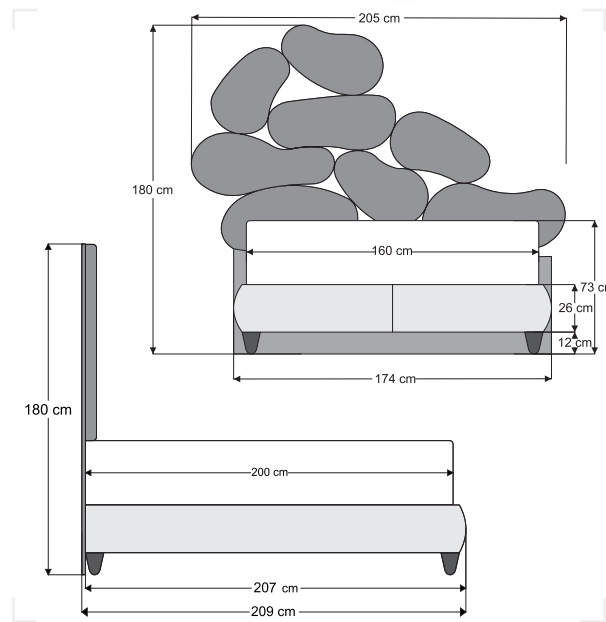

Ocean

BAZA & BAŞLIK

- Paslanma ve çürüme yapmayan çelik konstrüksiyon iç aksam.
- Ses yapmayı önleyen ve dayanıklılığı arttıran, taban iç suntasında kızaklı mekanizma.
- Estetik ve kolay kavranabilen kumaş tutma kulpları.
- Yatak genişliğinde kullanım alanına sahip baza sandığı.
- Sizin ve çocuklarınızın güvenliği için emniyet kilitleriyle takviye edilmiş amortisör ve makaslar.
- Nem ve koku önleyici havalandırma kapsülleri.
- Zemin temizliğini kolaylaştıran yüksek mukavemetli ayaklar.

OCEAN YATAK

Ocean, çok katmanlı ileri teknoloji yapısı ve 41 cm yüksekliğiyle derin konfor hissini yeniden tanımlar. Lateks, visco ve hyper sünger katmanları vücudu nazikçe sararken, 2000 count paket yay ve mikro yay sistemi kusursuz destek sunar. Okyanus derinliğinde bir uyku hissi yaratarak her geceyi kesintisiz ve üst düzey bir deneyime dönüştürür.

5
yıl
years
Garanti
Warranty

41
cm

LATEKS

Lateks, kauçuk ağacından elde edilen doğal ve dayanıklı bir malzemedir. Vücuda mükemmel destek sağlar, basıncı eşit dağıtır ve nefes alabilirliği sayesinde serin bir uyku sunar. Hipoalerjenik yapısıyla alerjenlere karşı koruma sağlar, uzun ömürlü ve sağlıklı bir uyku ortamı sunar.

2000 Count Paket Yay Sistemi

Her biri ayrı ayrı paketlenmiş 2000 mikro yay, vücut konturlarına hassas bir uyum sağlar. Maksimum hareket izolasyonu ve optimum basınç dağılımı ile benzersiz bir uyku konforu sunar.

2000 MİKRO YAY SİSTEMİ

2000 mikro yay sistemi, daha küçük ve yoğun yerleştirilmiş yaylardan oluşarak vücudun yüzeyine daha hassas uyum sağlar. Basınç noktalarını azaltarak konforu artırır ve vücut ağırlığını dengeli şekilde dağıtır. Üst katmanda ekstra hassasiyet sunarak yatağın genel destek performansını güçlendirir.