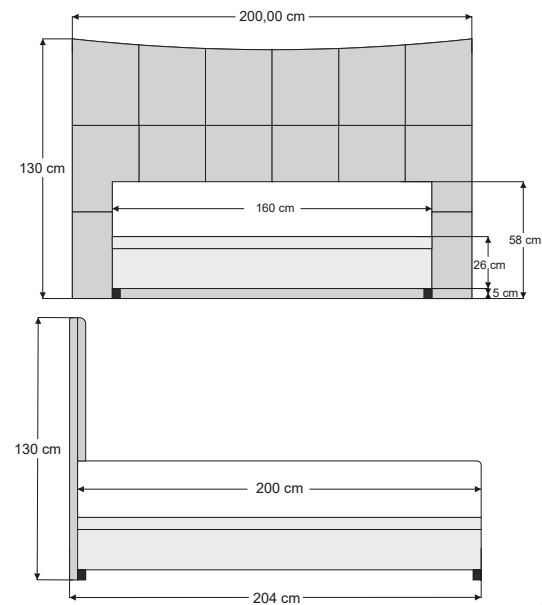

Madrid

BAZA & BAŞLIK

- Paslanma ve çürüme yapmayan dayanıklı çelik konstrüksiyon iç iskelet.
- Sessiz kullanım sağlayan ve dayanıklılığı artıran kızaklı taban mekanizması.
- Yatağın kaymasını önleyen özel Anti-Slip kumaş yüzey.
- Estetik ve kolay kavranabilen kumaş kaplı tutma kulpları.
- Tek parça güçlü amortisör sistemi ile dengeli ve dayanıklı açılma mekanizması.
- Tek elle kolayca açılabilen pratik kullanım sistemi.
- Açıldığında aynı dengede sabit kalabilen güvenli kapak yapısı.
- Emniyet kilidine ihtiyaç duymadan güvenli kullanım sağlayan mekanizma tasarımı.
- Nem ve koku oluşumunu önleyen havalandırma kapsülleri.
- Yatak ölçüsü boyunca geniş depolama alanı sunan baza sandığı.

SILENT NIGHT YATAK

Silent Night yatak, sade ama etkili tasarımıyla konfor ve dengeyi mükemmel şekilde bir araya getirir. Pamuk elyafın sağladığı doğal serinlik ve nefes alabilir yapı, gece boyunca ferah bir uyku ortamı sunarken, Hyper Soft sünger vücuda yumuşak bir karşılama hissi kazandırır. İç yapısında bulunan 1000 count paket yay sistemi, vücut ağırlığını dengeli şekilde dağıtarak omurga desteği sağlar ve hareket izolasyonu ile kesintisiz bir uyku deneyimi sunar. Destekleyici sünger katmanları ve sağlam kenar yapısı sayesinde uzun ömürlü kullanım ve her noktada dengeli konfor sunan, günlük kullanım için ideal ve güvenilir bir yataktır.

5
yıl
years
Garanti
Warranty

↑ 28
cm

PAMUK

Pamuk, yataklarda kullanılan en doğal ve nefes alabilen malzemelerden biridir. Hava dolaşımını artırarak uyku sırasında vücut ısısını dengeler, terlemeyi en aza indirir ve serin bir uyku ortamı sağlar. Yumuşak dokusuyla cildinizde rahat bir his yaratır ve alerjenlere karşı direnç gösterir. Pamuk, sağlıklı ve konforlu bir uyku deneyimi sunar.

PAKET YAY SİSTEMİ